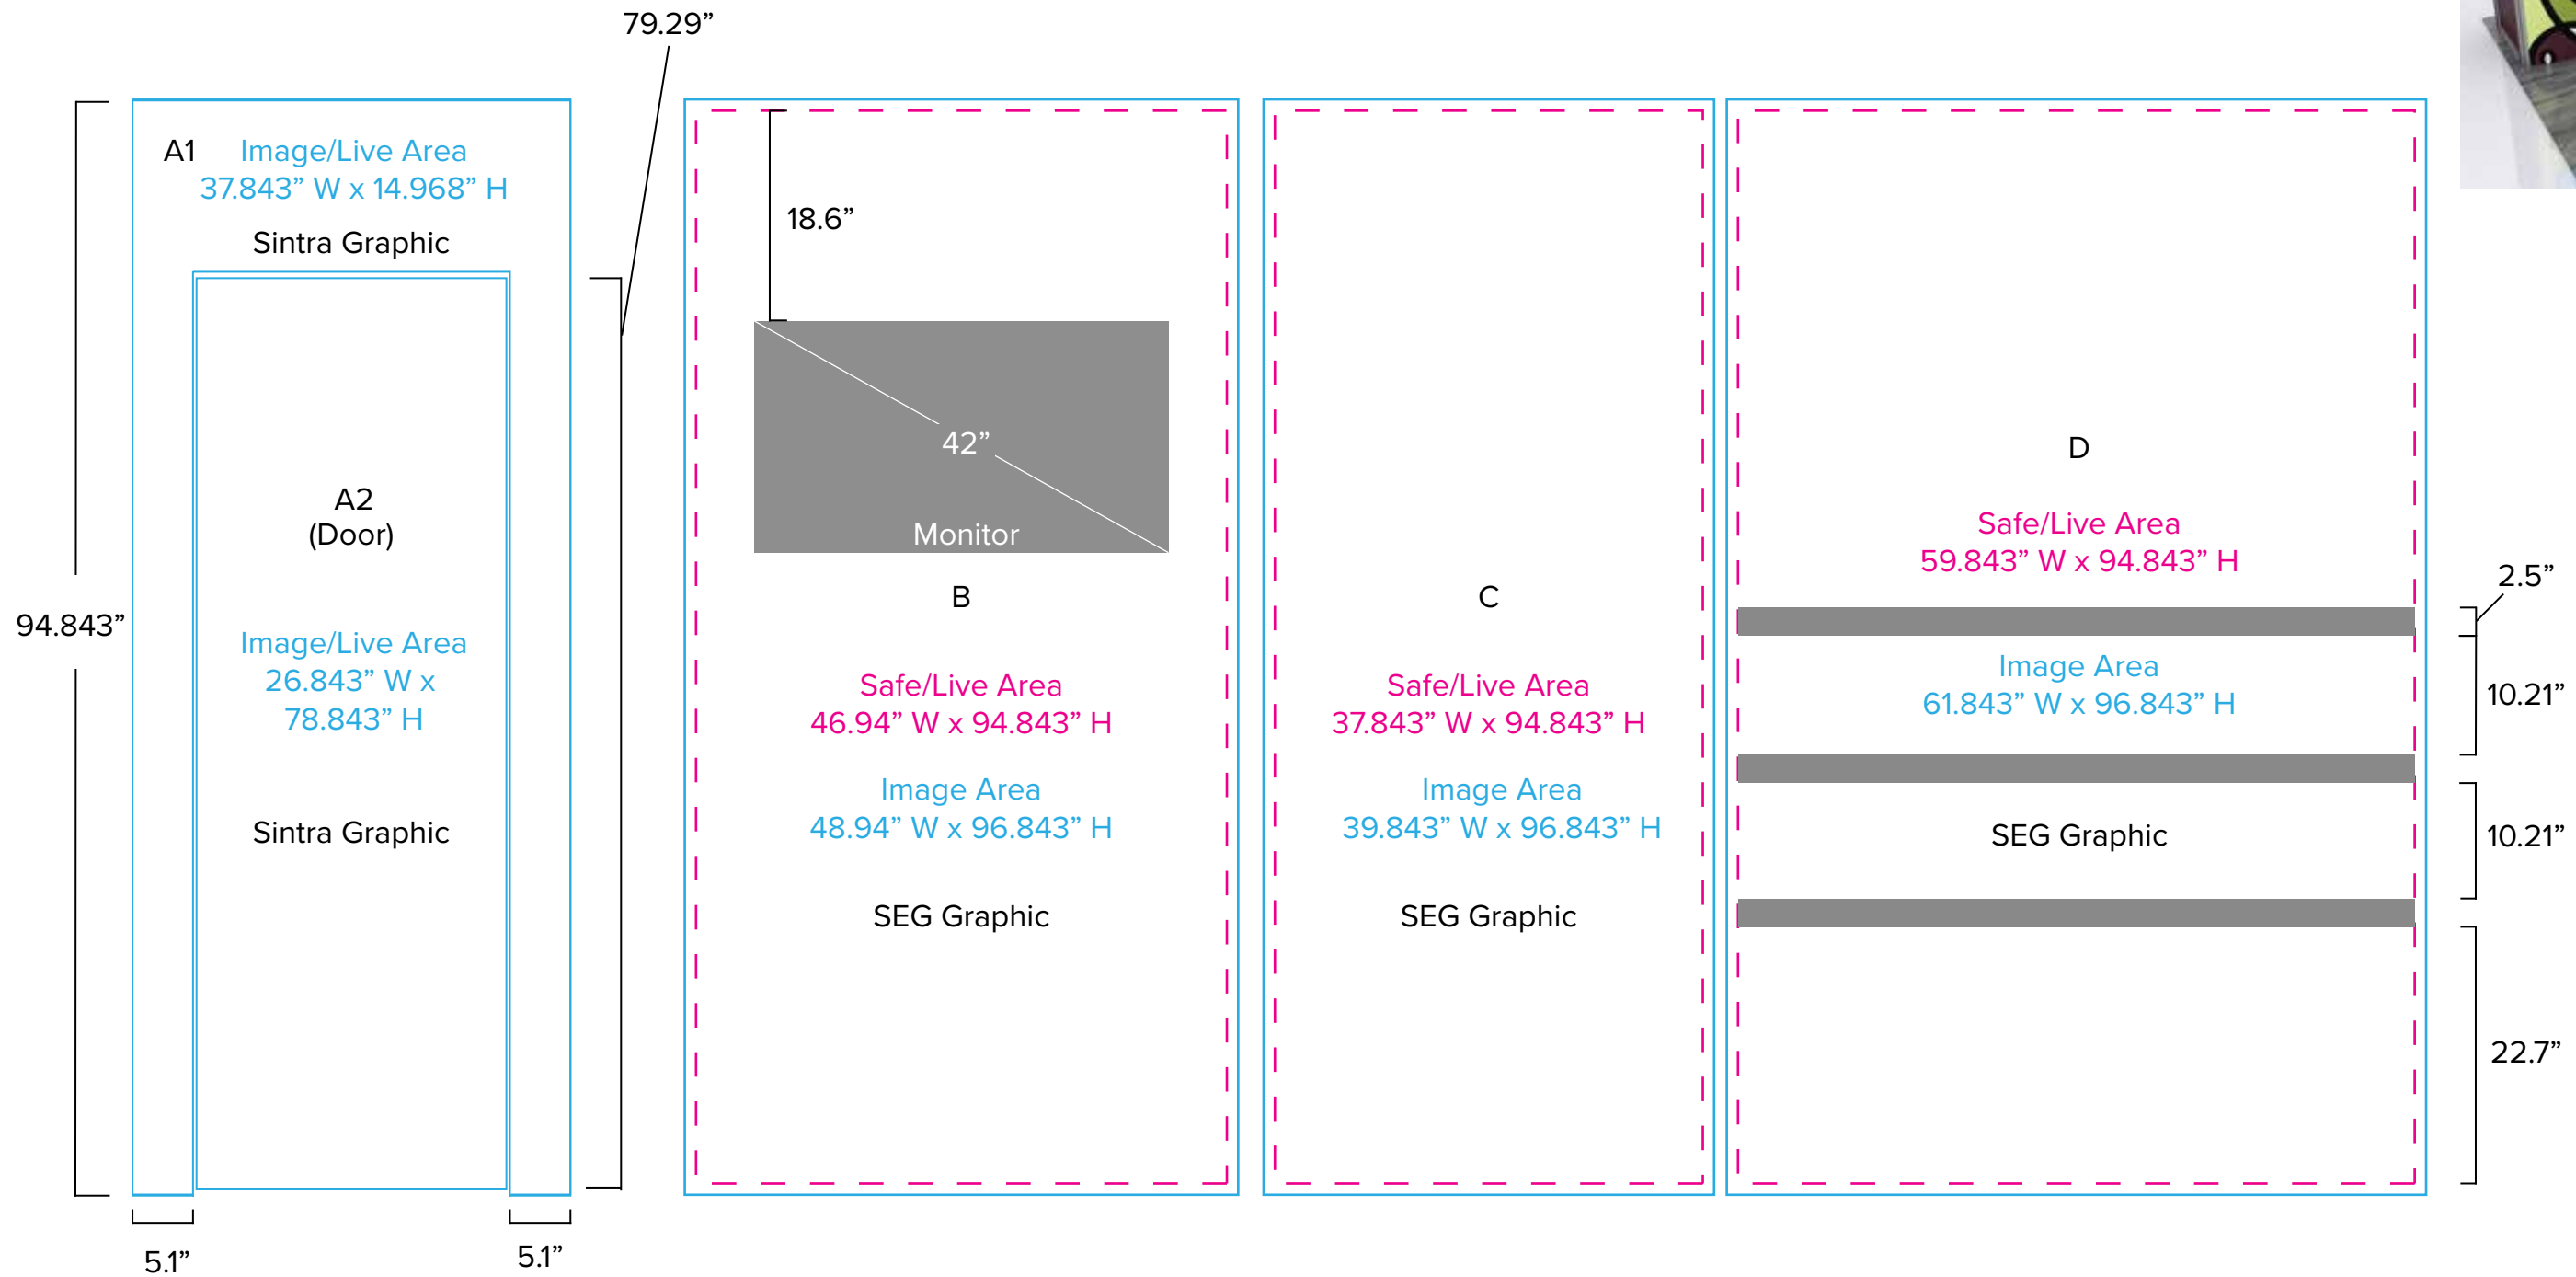

Graphics Template
 10 x 10 Inline Exhibit
 SEG Graphics, Sintra Door

NOTE: All Raster Art (jpg, tiff, psd, png, etc.) must be at least 100 dpi at print size.
 Standard kits are often customized. Please check with Customer Service to ensure that this template matches your specific job.

Graphic Template
Lightbox Counter
SEG Backlit Graphic

E

NOTE: All Raster Art (jpg, tiff,psd, png, etc.) must be at least 100 dpi at print size.
Standard kits are often customized. Please check with Customer Service to ensure that this template matches your specific job.