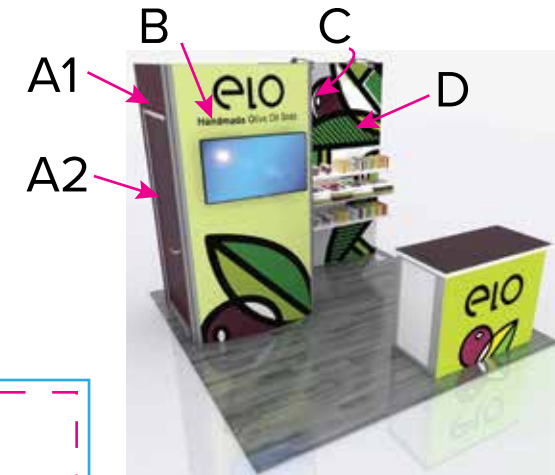

Graphics Template
 10 x 10 Inline Exhibit
 SEG Graphics, Sintra Door

NOTE: All Raster Art (jpg, tiff, psd, png, etc.) must be at least 100 dpi at print size.
 Standard kits are often customized. Please check with Customer Service to ensure that this template matches your specific job.

Graphic Template
Lightbox Counter
SEG Backlit Graphic

E

NOTE: All Raster Art (jpg, tiff,psd, png, etc.) must be at least 100 dpi at print size.
Standard kits are often customized. Please check with Customer Service to ensure that this template matches your specific job.